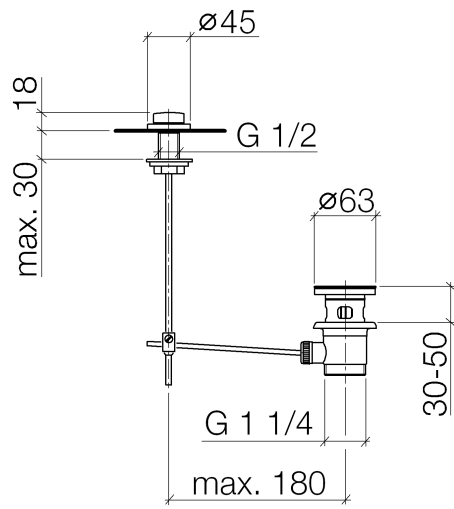

Basin Waste with knob for deck mounting 1 1/4" - Champagne (22kt Gold)

IMO

10 200 970

Fits: IMO, LULU, MADISON, MEM, TARA,
CL.1, LISSÉ, VAIA, META, CYO

	Champagne (22kt Gold)	10 200 970-47
	Chrome	10 200 970-00
	Brushed Platinum	10 200 970-06
	Platinum	10 200 970-08
	Durabrand (23kt Gold)	10 200 970-09
	Dark Chrome	10 200 970-19
	Light Gold	10 200 970-26
	Brushed Light Gold	10 200 970-27
	Brushed Durabrand (23kt Gold)	10 200 970-28
	Matte Black	10 200 970-33
	Brushed Bronze	10 200 970-42
	Brushed Champagne (22kt Gold)	10 200 970-46
	Brushed Chrome	10 200 970-93
	Brushed Dark Platinum	10 200 970-99

Basin Waste with knob for deck mounting 1 1/4" - Champagne (22kt Gold)

IMO

10 200 970

Only suitable for basins with an overflow.

10 200 970

10 200 970

Parts for other finishes can be found here: [Chrome](#)

Spare parts list

No.	Item Number	Name	Quantity used	Delivery time
1	09 21 33 001-47	handle	1	30
2	09 14 10 007 90	seal	2	2
3	09 31 09 004-47	pull-rod	1	30
4	09 18 40 022-47	sleeve	1	30
5	09 14 10 095 90	seal	1	2
6	09 14 05 012 90	seal	1	2
7	09 14 40 001 90	seal	1	60
8	09 23 10 010 90	nut	1	2
9	90 11 01 001 00-47	pop-up waste	1	30