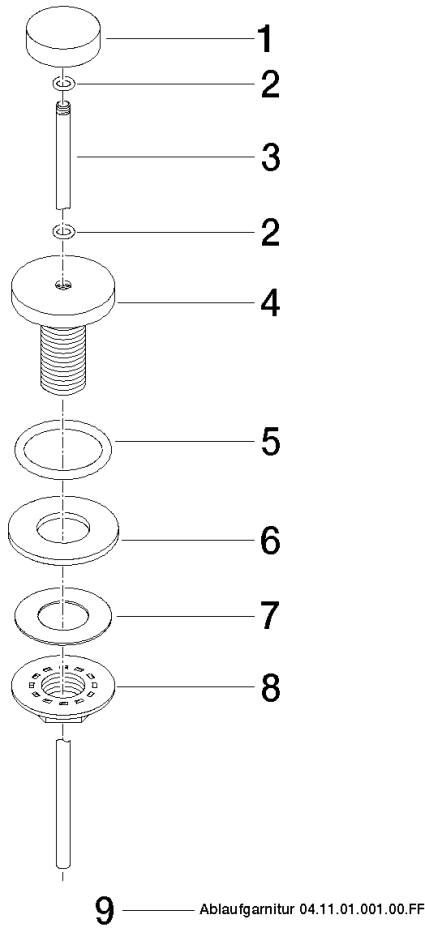

Basin Waste with knob for deck mounting 1 1/4" - Champagne (22kt Gold)

IMO

10 200 970

Fits: IMO, LULU, MADISON, MEM, TARA,
CL.1, LISSÉ, VAIA, META, CYO

	Champagne (22kt Gold)	10 200 970-47
	Chrome	10 200 970-00
	Brushed Platinum	10 200 970-06
	Platinum	10 200 970-08
	Durabrand (23kt Gold)	10 200 970-09
	Dark Chrome	10 200 970-19
	Light Gold	10 200 970-26
	Brushed Light Gold	10 200 970-27
	Brushed Durabrand (23kt Gold)	10 200 970-28
	Matte Black	10 200 970-33
	Brushed Bronze	10 200 970-42
	Brushed Champagne (22kt Gold)	10 200 970-46
	Brushed Chrome	10 200 970-93
	Brushed Dark Platinum	10 200 970-99

Basin Waste with knob for deck mounting 1 1/4" - Champagne (22kt Gold)

IMO

10 200 970

Only suitable for basins with an overflow.

10 200 970

10 200 970

Parts for other finishes can be found here: [Chrome](#)

Spare parts list

No.	Item Number	Name	Quantity used	Delivery time
1	09 21 33 001-47	handle	1	30
2	09 14 10 007 90	seal	2	2
3	09 31 09 004-47	pull-rod	1	30
4	09 18 40 022-47	sleeve	1	30
5	09 14 10 095 90	seal	1	2
6	09 14 05 012 90	seal	1	2
7	09 14 40 001 90	seal	1	60
8	09 23 10 010 90	nut	1	2
9	90 11 01 001 00-47	pop-up waste	1	30